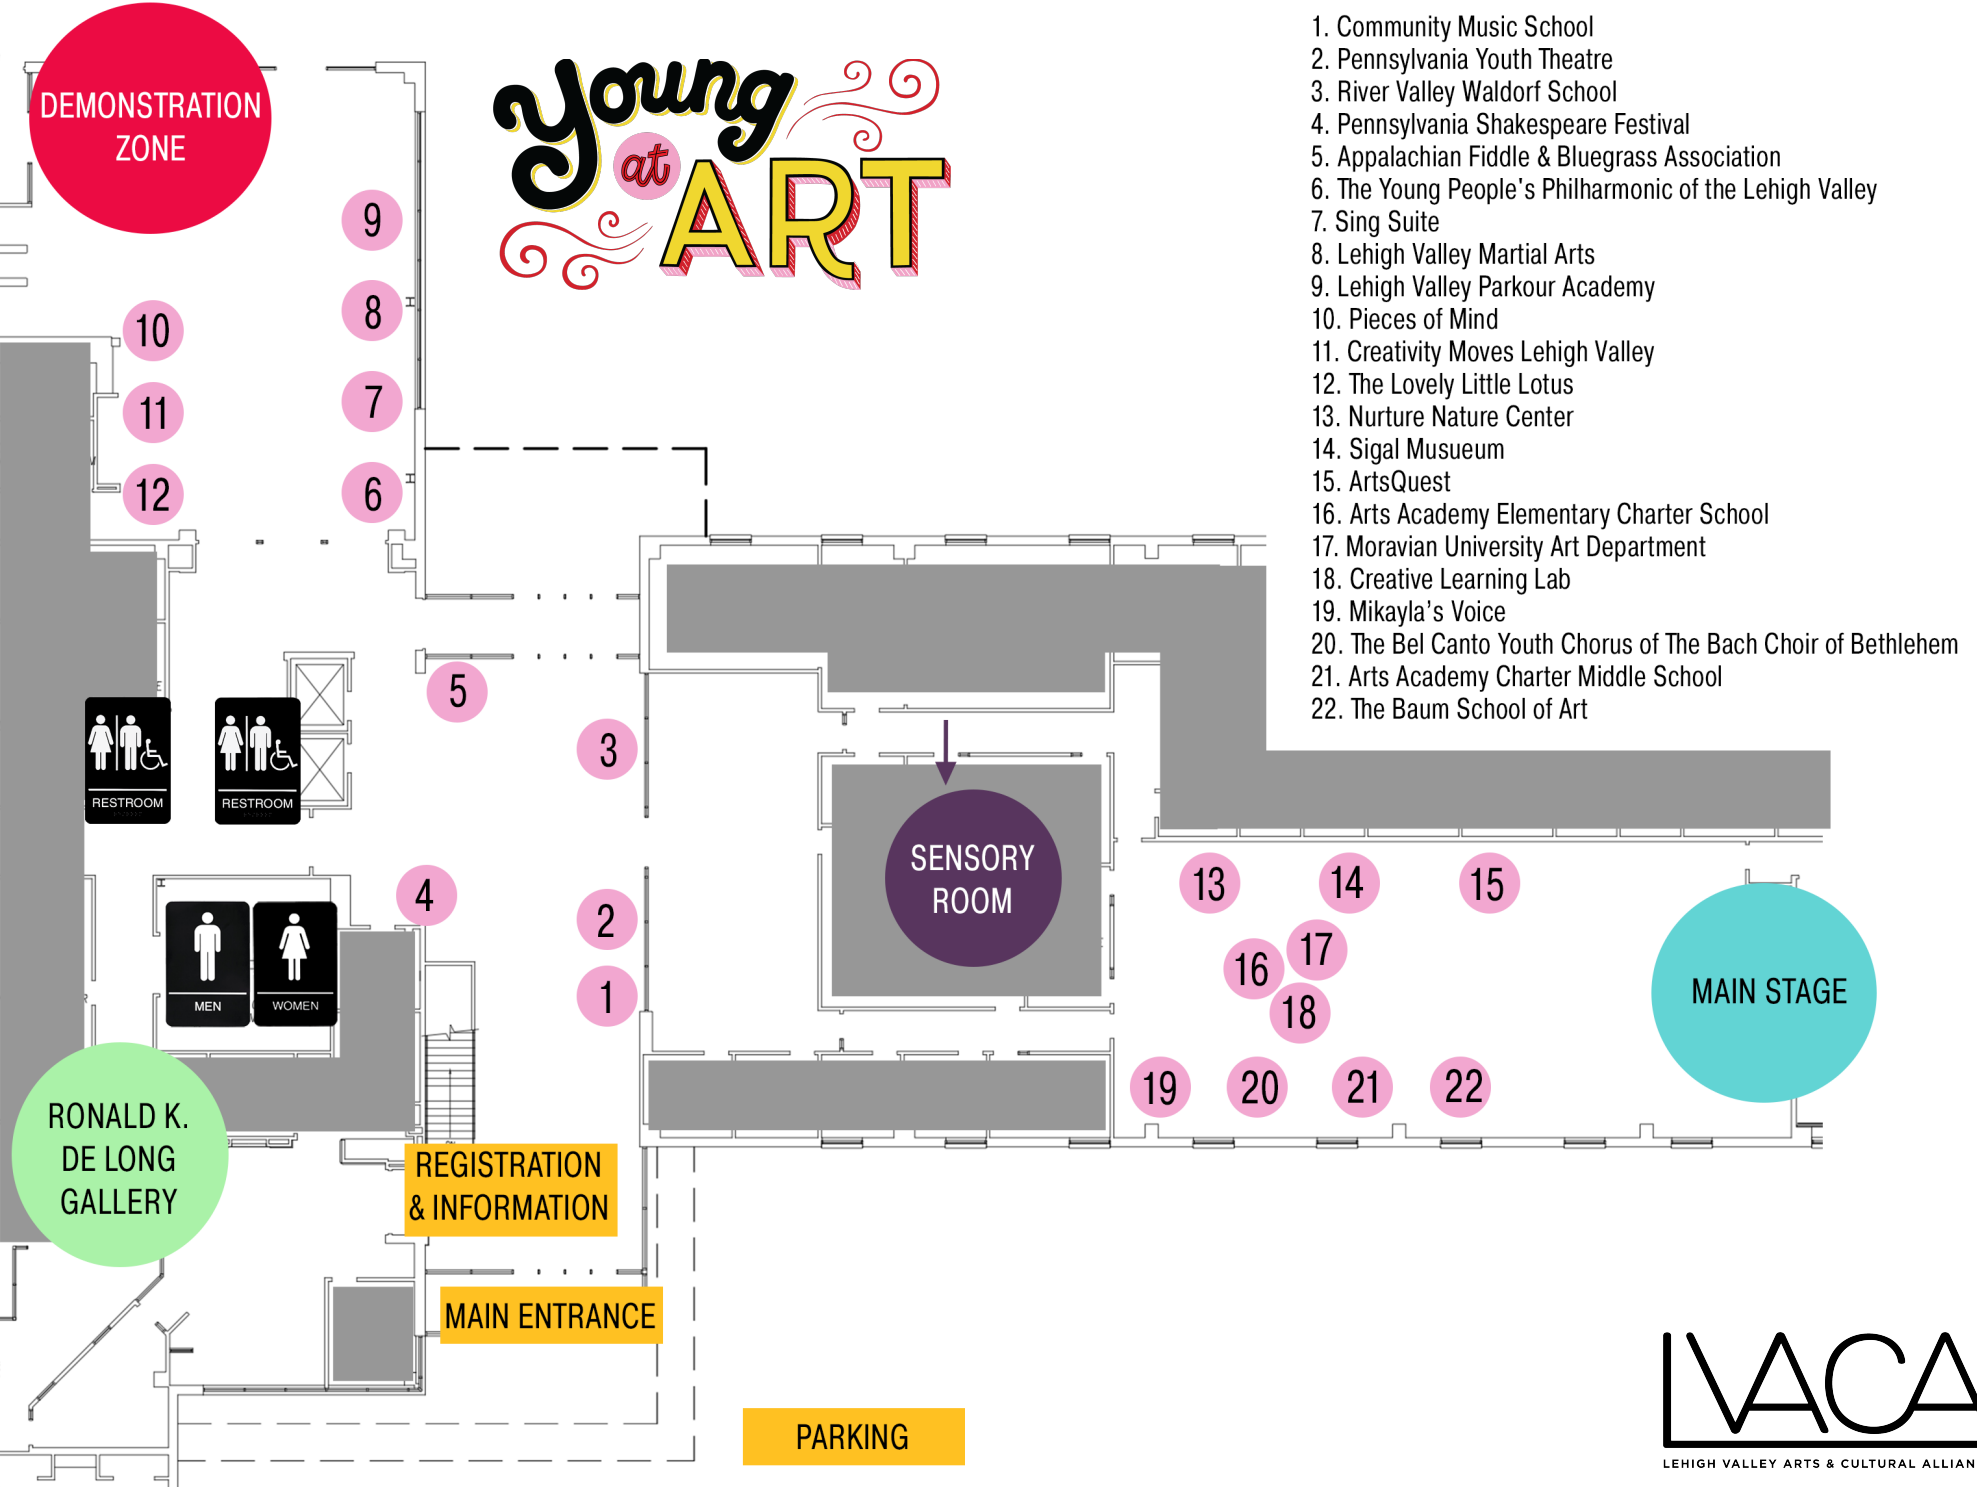

# Young at ART

1. Community Music School
2. Pennsylvania Youth Theatre
3. River Valley Waldorf School
4. Pennsylvania Shakespeare Festival
5. Appalachian Fiddle & Bluegrass Association
6. The Young People's Philharmonic of the Lehigh Valley
7. Sing Suite
8. Lehigh Valley Martial Arts
9. Lehigh Valley Parkour Academy
10. Pieces of Mind
11. Creativity Moves Lehigh Valley
12. The Lovely Little Lotus
13. Nurture Nature Center
14. Sigal Museum
15. ArtsQuest
16. Arts Academy Elementary Charter School
17. Moravian University Art Department
18. Creative Learning Lab
19. Mikayla's Voice
20. The Bel Canto Youth Chorus of The Bach Choir of Bethlehem
21. Arts Academy Charter Middle School
22. The Baum School of Art